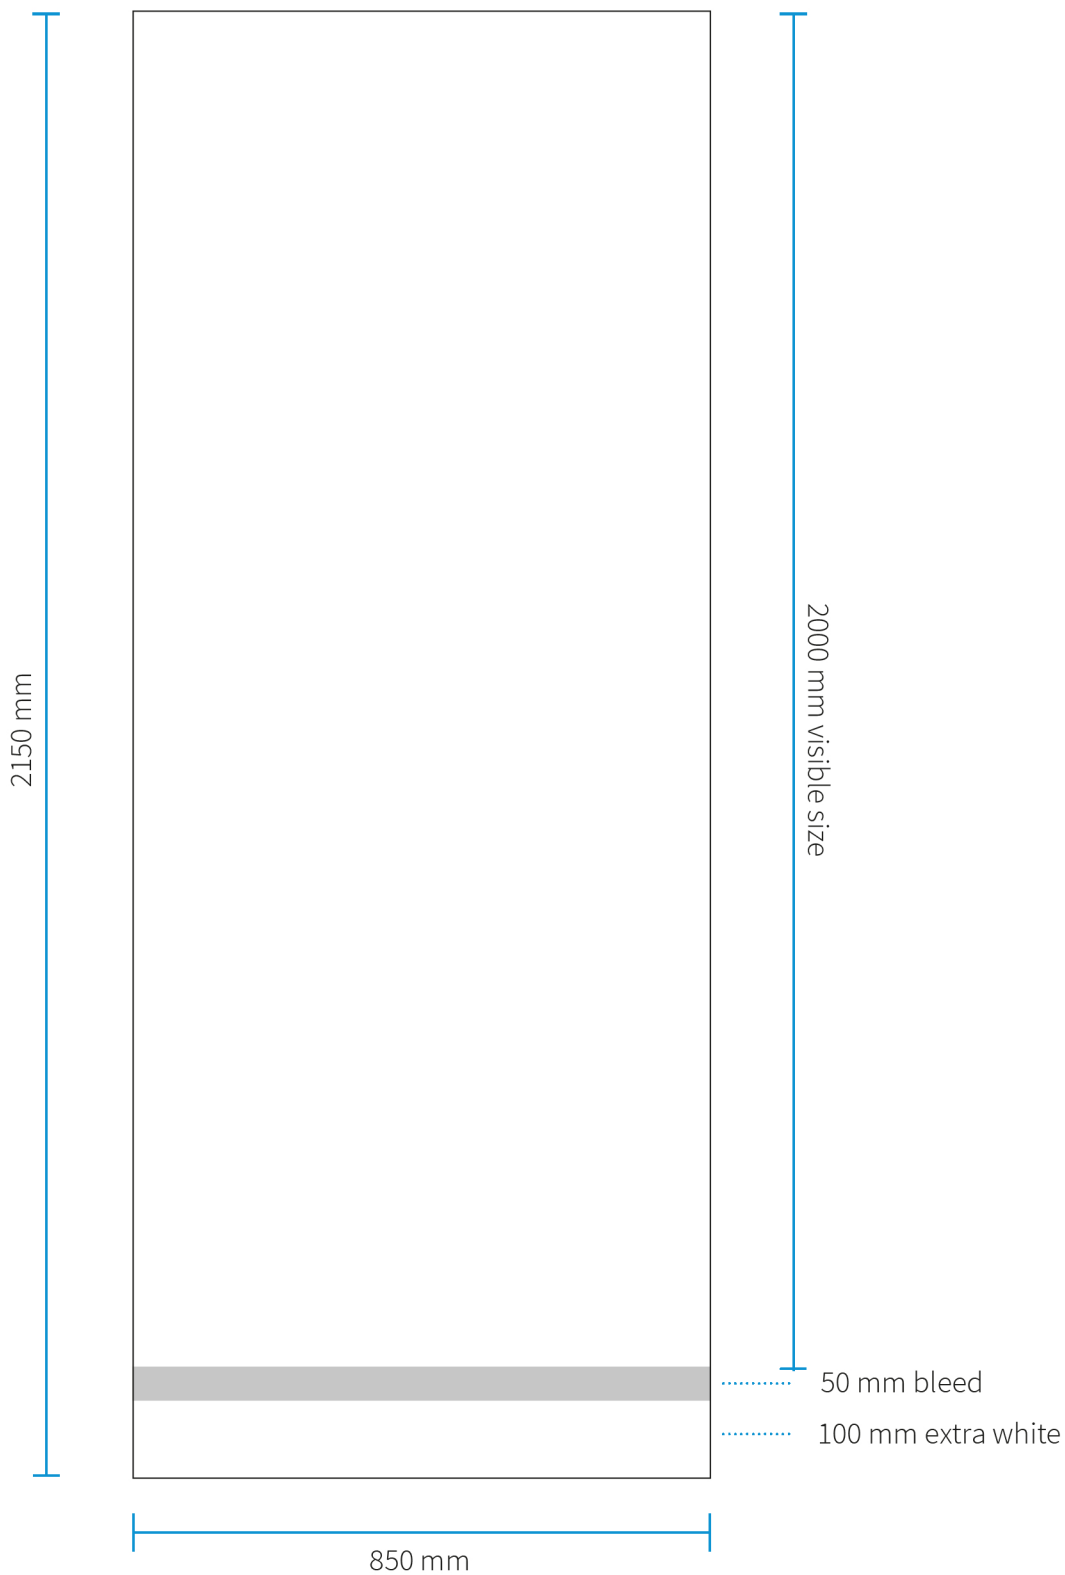

ROLL-UP BASIC

Printspecifications

Total printsize: 850 x 2150 mm
Visible size: 850 x 2000 mm

ROLL-UP BASIC

Printspecifications

Total printsize: 1000 x 2150 mm
Visible size: 1000 x 2000 mm

ROLL-UP BASIC

Printspecifications

Total printsize: 1500 x 2150 mm
Visible size: 1500 x 2000 mm