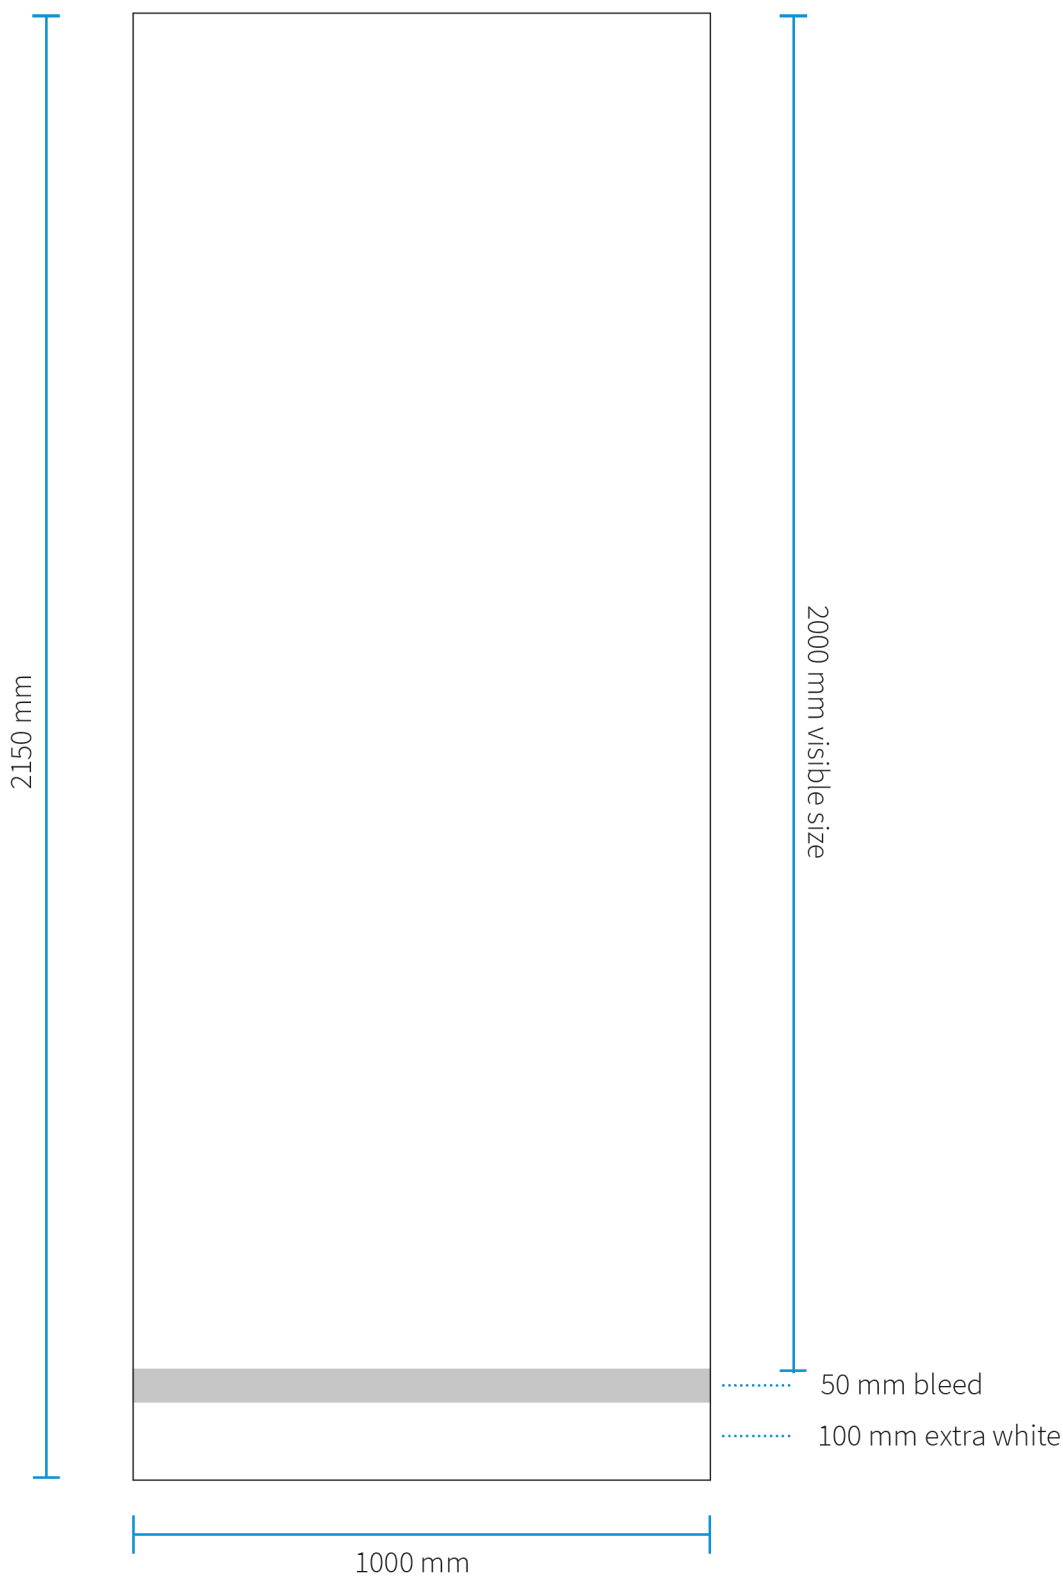

ROLL-UP BASIC

Printspecifications

Total printsize: 850 x 2150 mm
Visible size: 850 x 2000 mm

ROLL-UP BASIC

Printspecifications

Total printsize: 1000 x 2150 mm
Visible size: 1000 x 2000 mm

ROLL-UP BASIC

Printspecifications

Total printsize: 1500 x 2150 mm
Visible size: 1500 x 2000 mm